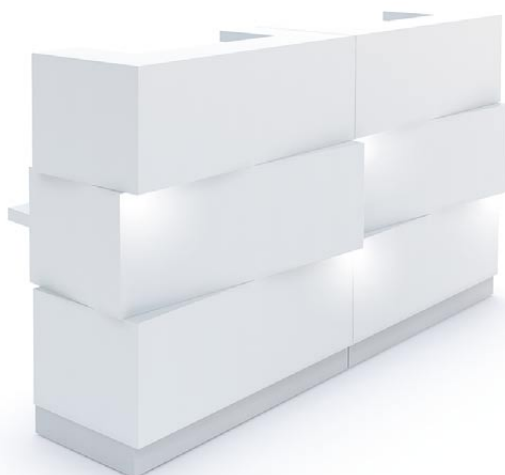

RECEPTION DESKS

.mdd

ZEN

LZE10

680 mm / 26 3/4"

1135 mm / 44 3/4"

26 - ALUMINUM SATINATO

67 - WHITE PASTEL

Three rectangular elements link the straight reception counter ZEN in a particular way. The modules equipped with LED-lighting add delicacy and improve the working conditions in the darkened rooms. Brushed aluminum used in the kick plate perfectly matches the white colour of the reception counter.

LZS01

493 mm / 19 3/8"

948 mm / 37 3/8"

26 - ALUMINUM SATINATO

ZEN

AVAILABLE COLOURS

LZE10
1135
680
1200

44 3/4"
26 3/4"
47 1/4"