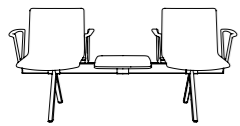

Seating

.mdd

Shila

by Javier Cuñado

Offering multiple choices, Shila is a chair that adapts to you.

It's a flexible solution provided in a simple form. Inspired by an idea to meet both office and contract market, this collection offers numerous customisation options including a series of bases, optional armrest and seat cushion. Not only does Shila serve as a guest chair, but also can be a bench with comfortable table top.

SHILA P base S10

SHILA P base S10K

1625mm | 65"

SHILA B

545mm | 21 4/8"

SHILA B
1625 / 545 / 815
65" / 21 4/8" / 32 1/8"

SHILA P base S01
590 / 590 / 815
23 2/8" / 23 2/8" / 32 1/8"

SHILA P base S07K
590 / 590 / 815
23 2/8" / 23 2/8" / 32 1/8"