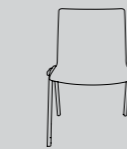

Seating

.mdd

Shila

by Javier Cuñado

Offering multiple choices, Shila is a chair that adapts to you.

It's a flexible solution provided in a simple form. Inspired by an idea to meet both office and contract market, this collection offers numerous customisation options including a series of bases, optional armrest and seat cushion. Not only does Shila serve as a guest chair, but also can be a bench with comfortable table top.

All that is available in a subdued colour palette that adds style to any space. Designed to create and elaborate "new efficiency" at work, this seating line promotes motivation, collaboration, movement and dynamism.

590mm | 23 2/8"

SHILA P base S01 armrest

SHILA P base S01

SHILA P base S01K

590mm | 23 2/8"

SHILA P base S01K

SHILA P base S07

SHILA P base S07K