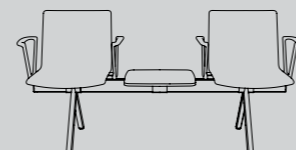

1625mm | 65"

SHILA B