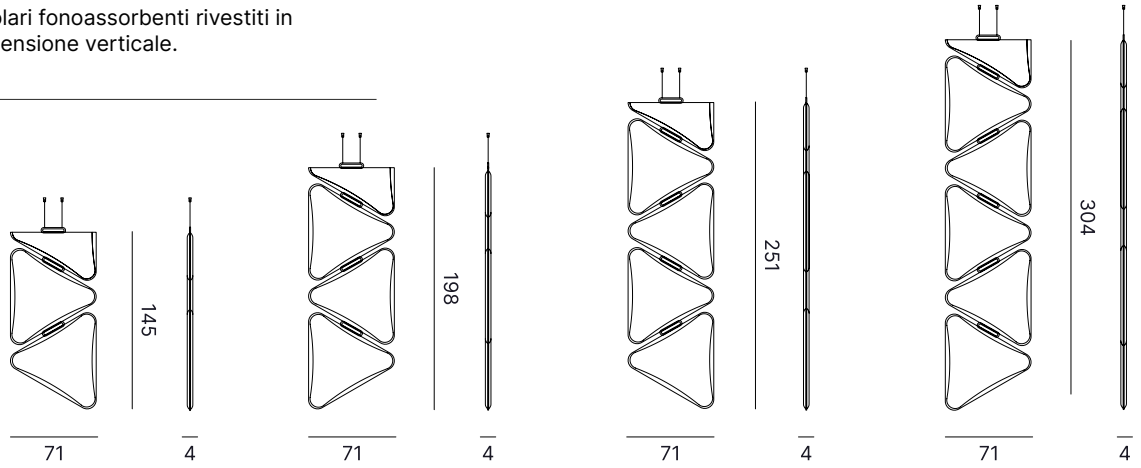

Pendant sound-absorbing triangular panel, fabric upholstered.

Pannelli triangolari fonoassorbenti rivestiti in tessuto, a sospensione verticale.

DESIGN LIGHTING

PANELS FINISH OPTIONS  
FINITURE PANNELLI

STRUCTURE FINISH OPTIONS  
FINITURE STRUTTURA