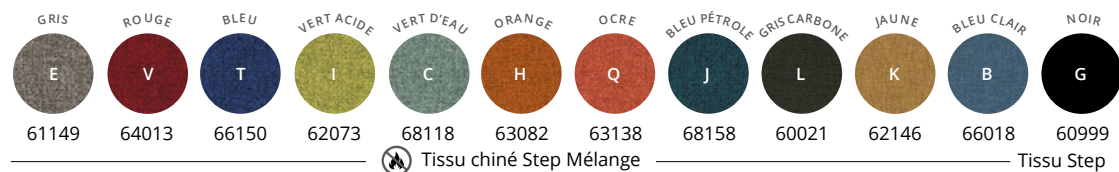

SELECTION TISSUS

NUANCIER TISSUS ET ASSISES

GAMMES

CALME	●			●	●	●	●	●	●		
ALTO assises & ALTO assises confidentielles	●			●	●	●	●	●	●		
BEWALL et BEWALL Cloisons VDF COURTOISIE Coussins COMFORT Dos tissus QUIÉTUDE / EKO et ALTO bibliothèque	●	●	●	●	●	●	●	●	●		
PAPILLON COLOR	●			●			●	●	●		●
COLIBRI	●			●							
ARA 4 pieds / traineau / tabouret	●				●		●		●	●	●