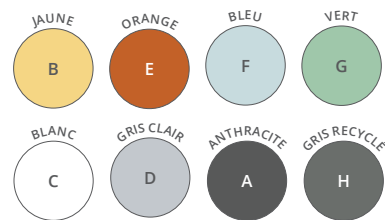

SELECTION TISSUS

NUANCIER TISSUS ET ASSISES

GAMMES

CALME	●			●	●	●	●	●	●		
ALTO assises & ALTO assises confidentielles	●			●	●	●	●	●	●		
BEWALL et BEWALL Cloisons VDF COURTOISIE Coussins COMFORT Dos tissus QUIÉTUDE / EKO et ALTO bibliothèque	●	●	●	●	●	●	●	●	●		
PAPILLON COLOR	●			●			●	●	●		●
COLIBRI	●			●							
ARA 4 pieds / traineau / tabouret	●				●		●		●	●	●

●	●	●	●	●	●
●	●	●	●	●	●

ASSISES PLASTIQUES

GAMMES

NAMI - YUMI	●	●		
PAPILLON, COCCINELLE, LIBELLULE			●	
PRATIQUE				●

Coques en polypropylène Ara

Coques en ABS Assise tabouret dossier bas

Coques en plastique Assise tabouret dossier haut