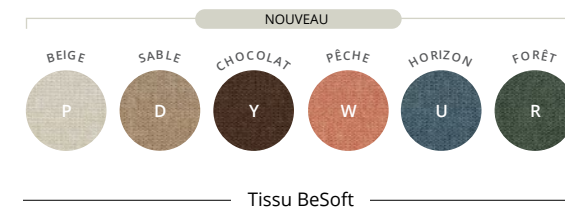

SELECTION TISSUS

NUANCIER TISSUS ET ASSISES

GAMMES

CALME	●			●	●	●	●	●	●		
ALTO assises & ALTO assises confidentielles	●			●	●	●	●	●	●		
BEWALL et BEWALL Cloisons VDF COURTOISIE Coussins COMFORT Dos tissus QUIÉTUDE / EKO et ALTO bibliothèque	●	●	●	●	●	●	●	●	●		
PAPILLON COLOR	●			●			●	●	●		●
COLIBRI	●			●							
ARA 4 pieds / traineau / tabouret	●				●		●		●	●	●

●	●	●	●	●	●
●	●	●	●	●	●

ASSISES PLASTIQUES

GAMMES

NAMI - YUMI	●	●		
PAPILLON, COCCINELLE, LIBELLULE			●	
PRATIQUE				●

Coques en polypropylène Ara

Coques en ABS Assise tabouret dossier bas

Coques en plastique Assise tabouret dossier haut