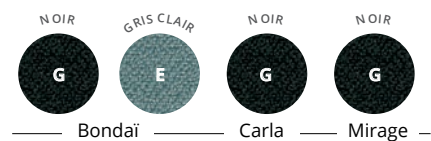

SELECTION TISSUS

NUANCIER TISSUS ET ASSISES

GAMMES

CALME	●			●	●	●	●	●	●		
ALTO assises & ALTO assises confidentielles	●			●	●	●	●	●	●		
BEWALL et BEWALL Cloisons VDF COURTOISIE Coussins COMFORT Dos tissus QUIÉTUDE / EKO et ALTO bibliothèque	●	●	●	●	●	●	●	●	●		
PAPILLON COLOR	●			●			●	●	●		●
COLIBRI	●			●							
ARA 4 pieds / traineau / tabouret	●				●		●		●	●	●

●	●	●	●	●	●
●	●	●	●	●	●

ASSISES PLASTIQUES

GAMMES

NAMI - YUMI	●	●		
PAPILLON, COCCINELLE, LIBELLULE			●	
PRATIQUE				●

Coques en polypropylène Ara

Coques en ABS Assise tabouret dossier bas

Coques en plastique Assise tabouret dossier haut