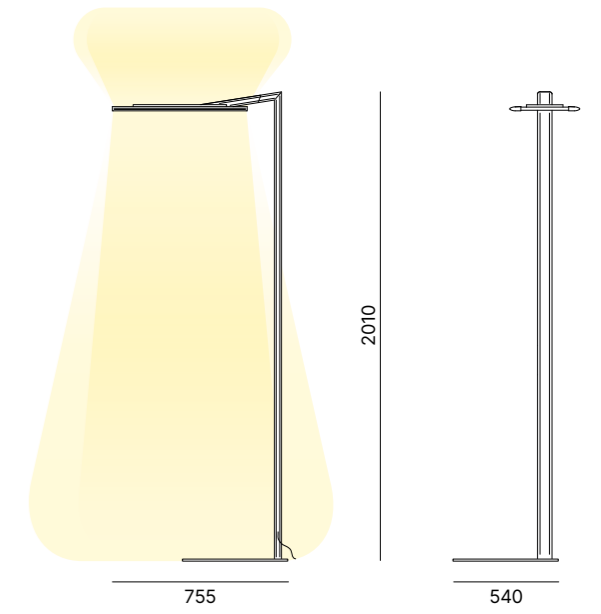

**Sophisticated lightness.
Fly stands out for its
aerodynamic silhouette and
fluid design: a floor lamp
that ensures a characteristic
and enveloping light, ideal
for workspaces with a
refined soul.**

**Sofisticata leggerezza.
Fly si distingue per la silhouette aerodinamica e il design fluido:
una lampada da terra che assicura una luce caratteristica e
avvolgente, ideale per gli spazi di lavoro dall'animo ricercato.**

356

FLOOR LAMPS

357

FLY floor lamp | Matt White
X3 desk | White top and legs
DIADE ROCK office chair | C05/290 fabric and White frame

FLY floor lamp | Matt White

Floor lamp

FLY

Floor lamp in powder coated aluminium.
Lampada da terra in alluminio verniciato.

Fly 8	Fly 12	Fly 16
70W LED	91W LED	130W LED
8400 lm	11400 lm	16400 lm
110-240V	110-240V	110-240V
3000K	3000K	3000K
CRI90	CRI90	CRI90
Touch Dimm	Touch Dimm	Touch Dimm

CE IP20 LED 24V MacAdam Step 3

LAMP FINISH OPTIONS
FINITURE LAMPADA