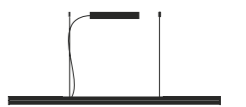

FLY PENDANT
362