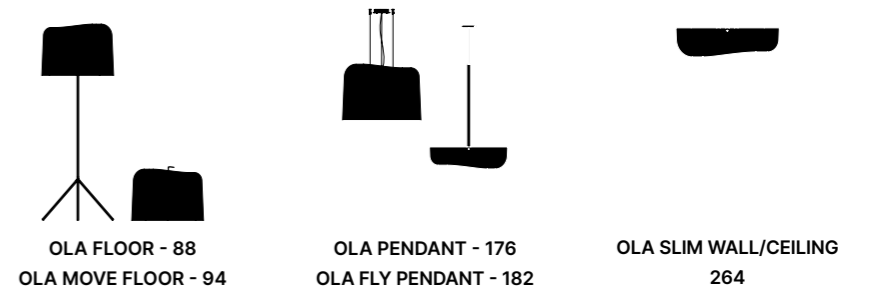

**Technology and material.
Designed for hospitality
and residential interiors, Ola
combines formal research
and material, culminating
in an iconic lamp featuring
a painted metal stem and
fibreglass shade.**

CE IP20 

SHADE FINISH OPTIONS FINITURE PARALUME

FRAME FINISH OPTIONS FINITURE STRUTTURA

Black Goffratino

Ola collection

OLA FLOOR - 88
OLA MOVE FLOOR - 94

OLA PENDANT - 176
OLA FLY PENDANT - 182

OLA SLIM WALL/CEILING
264