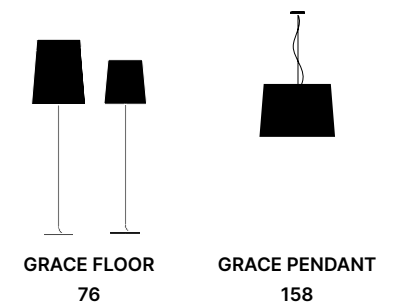

GRACE FLOOR
76

GRACE PENDANT
158