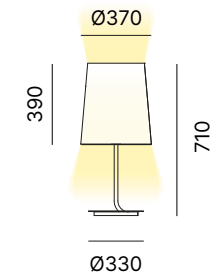

Table lamp

GRACE

Table lamp with powder coated metal frame, linen or cotton shade.

Lampada da tavolo con stelo in metallo verniciato, paralume in lino o cotone.

MAX 1XE27 100W
220-240V
ON-OFF | Dimmer

CE IP20

SHADE FINISH OPTIONS FINITURE PARALUME

FRAME FINISH OPTIONS FINITURE STRUTTURA

Grace collection