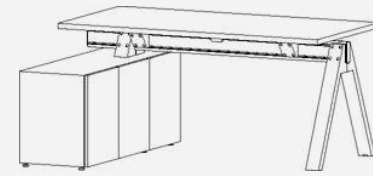

BENCH DESKS

W:16000/ 1800/ 2000 x D:1610/ 2400 x H:740 mm

Workstations can be separated by an acoustic panel, which will give users a sense of privacy and improve acoustics in the office.

Viga bench desk

Viga bench desk with storage

Possibility to create bigger configurations

HEIGHT-ADJUSTABLE EXECUTIVE DESKS

W:1800/ 2000 x D:1000 x H:757mm

The 760-1270 mm height-adjustable electric frame allows the desk to be adjusted to individual needs and work in sit-stand mode, healthier for the user.

VIGA DESK WITH STORAGE

W:16000/ 1800/ 2000 x D:1300 x H:740 mm

EXECUTIVE DESKS WITH STORAGE

VIGA EXECUTIVE DESK

W:18000/ 2000/ 2144/ 2344 x D:1799 x H:740 mm

VIGA EXECUTIVE DESK WITH STORAGE AND PEDESTAL

W:18000/2000/ 2134/ 2343 x D:1799 x H:740 mm

VIGA EXECUTIVE DESK WITH PEDESTAL

W:18000/ 2000 x D:1000 x H:740 mm

wardrobe

managerial cabinet

sideboard

cabinet

pedestal

cable rail