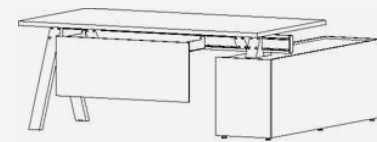

BENCH DESKS

W:16000/ 1800/ 2000 x D:1610/ 2400 x H:740 mm

Workstations can be separated by an acoustic panel, which will give users a sense of privacy and improve acoustics in the office.

Viga bench desk

Viga bench desk with storage

Possibility to create bigger configurations

HEIGHT-ADJUSTABLE EXECUTIVE DESKS

W:1800/ 2000 x D:1000 x H:757mm

The 760-1270 mm height-adjustable electric frame allows the desk to be adjusted to individual needs and work in sit-stand mode, healthier for the user.

VIGA DESK WITH STORAGE

W:16000/ 1800/ 2000 x D:1300 x H:740 mm

EXECUTIVE DESKS WITH STORAGE

VIGA EXECUTIVE DESK

W:18000/ 2000/ 2144/ 2344 x D:1799 x H:740 mm

VIGA EXECUTIVE DESK WITH STORAGE AND PEDESTAL

W:18000/2000/ 2134/ 2343 x D:1799 x H:740 mm

VIGA EXECUTIVE DESK WITH PEDESTAL

W:18000/ 2000 x D:1000 x H:740 mm

wardrobe

managerial cabinet

sideboard

cabinet

pedestal

cable rail