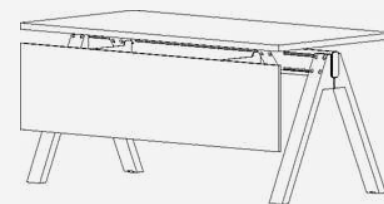

.mdd

VIGA

for individual workstations, open spaces
and executive offices

.mdd

Viga single-station desks

SINGLE-STATION DESKS

W:16000/ 1800/ 2000 x D:800/ 1000 x H:740 mm

The classic, minimalist style and simplicity of the design provide many possibilities for arranging the workplace both at home and in open space offices.

BENCH DESKS

W:16000/ 1800/ 2000 x D:1610/ 2400 x H:740 mm

Workstations can be separated by an acoustic panel, which will give users a sense of privacy and improve acoustics in the office.

Viga bench desk

Viga bench desk with storage

Possibility to create bigger configurations

HEIGHT-ADJUSTABLE EXECUTIVE DESKS

W:1800/ 2000 x D:1000 x H:757mm

The 760-1270 mm height-adjustable electric frame allows the desk to be adjusted to individual needs and work in sit-stand mode, healthier for the user.

VIGA DESK WITH STORAGE

W:16000/ 1800/ 2000 x D:1300 x H:740 mm

EXECUTIVE DESKS WITH STORAGE

VIGA EXECUTIVE DESK

W:18000/ 2000/ 2144/ 2344 x D:1799 x H:740 mm

VIGA EXECUTIVE DESK WITH STORAGE AND PEDESTAL

W:18000/2000/ 2134/ 2343 x D:1799 x H:740 mm