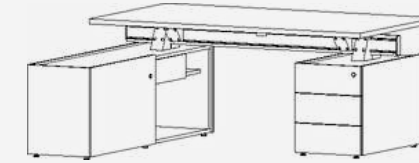

Viga bench desk with storage

Possibility to create bigger configurations

HEIGHT-ADJUSTABLE EXECUTIVE DESKS

W:1800/ 2000 x D:1000 x H:757mm

The 760-1270 mm height-adjustable electric frame allows the desk to be adjusted to individual needs and work in sit-stand mode, healthier for the user.

VIGA DESK WITH STORAGE

W:16000/ 1800/ 2000 x D:1300 x H:740 mm

EXECUTIVE DESKS WITH STORAGE

VIGA EXECUTIVE DESK

W:18000/ 2000/ 2144/ 2344 x D:1799 x H:740 mm

VIGA EXECUTIVE DESK WITH STORAGE AND PEDESTAL

W:18000/2000/ 2134/ 2343 x D:1799 x H:740 mm

VIGA EXECUTIVE DESK WITH PEDESTAL

W:18000/ 2000 x D:1000 x H:740 mm

wardrobe

managerial cabinet

sideboard

cabinet

pedestal

cable rail