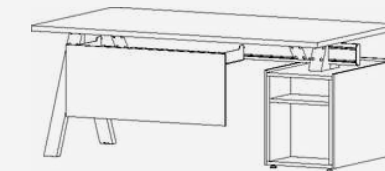

Viga bench desk with storage

Possibility to create bigger configurations

HEIGHT-ADJUSTABLE EXECUTIVE DESKS

W:1800/ 2000 x D:1000 x H:757mm

The 760-1270 mm height-adjustable electric frame allows the desk to be adjusted to individual needs and work in sit-stand mode, healthier for the user.

VIGA DESK WITH STORAGE

W:16000/ 1800/ 2000 x D:1300 x H:740 mm

EXECUTIVE DESKS WITH STORAGE

VIGA EXECUTIVE DESK

W:18000/ 2000/ 2144/ 2344 x D:1799 x H:740 mm

VIGA EXECUTIVE DESK WITH STORAGE AND PEDESTAL

W:18000/2000/ 2134/ 2343 x D:1799 x H:740 mm

VIGA EXECUTIVE DESK WITH PEDESTAL

W:18000/ 2000 x D:1000 x H:740 mm

wardrobe

managerial cabinet

sideboard

cabinet

pedestal

cable rail