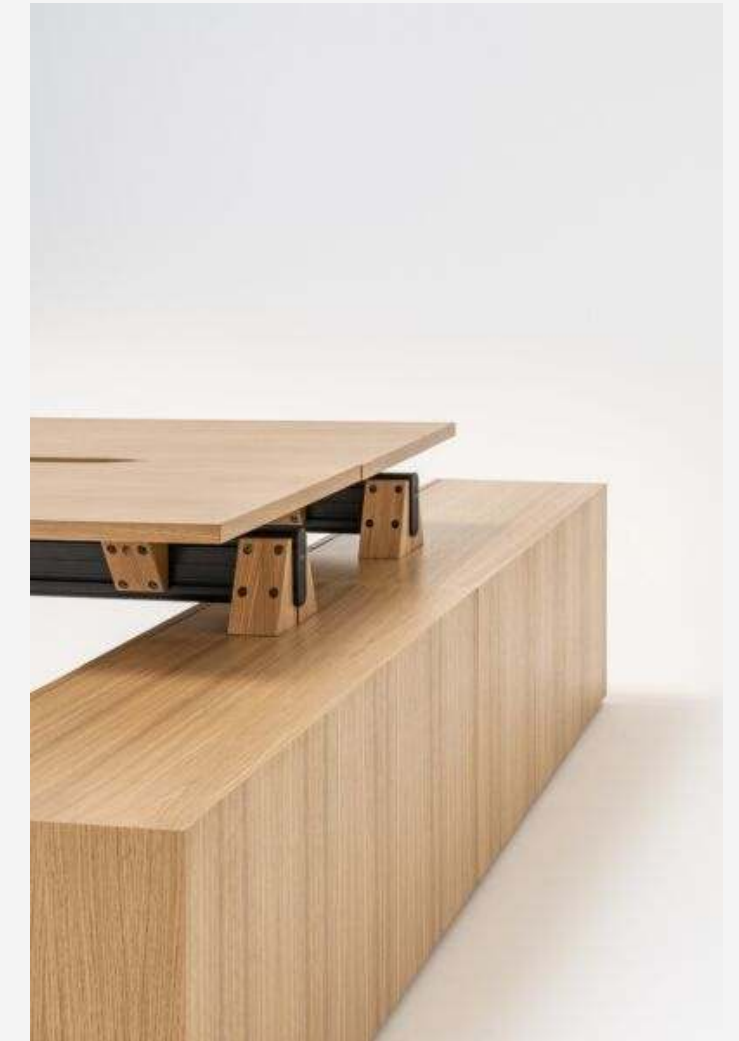

.mdd

VIGA

for individual workstations, open spaces
and executive offices

.mdd

Viga single-station desks

SINGLE-STATION DESKS

W:16000/ 1800/ 2000 x D:800/ 1000 x H:740 mm

The classic, minimalist style and simplicity of the design provide many possibilities for arranging the workplace both at home and in open space offices.

BENCH DESKS

W:16000/ 1800/ 2000 x D:1610/ 2400 x H:740 mm

Workstations can be separated by an acoustic panel, which will give users a sense of privacy and improve acoustics in the office.

Viga bench desk

Viga bench desk with storage

Possibility to create bigger configurations

HEIGHT-ADJUSTABLE EXECUTIVE DESKS

W:1800/ 2000 x D:1000 x H:757mm

The 760-1270 mm height-adjustable electric frame allows the desk to be adjusted to individual needs and work in sit-stand mode, healthier for the user.