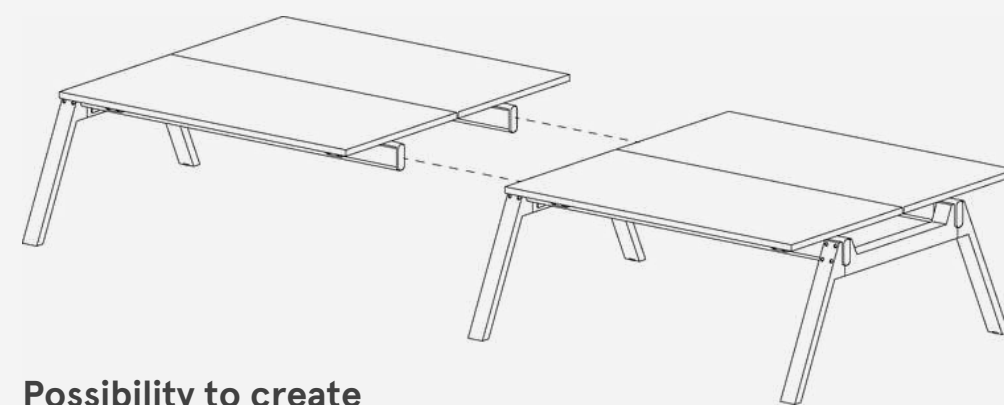

.mdd

VIGA

for individual workstations, open spaces
and executive offices

.mdd

Viga single-station desks

SINGLE-STATION DESKS

W:16000/ 1800/ 2000 x D:800/ 1000 x H:740 mm

The classic, minimalist style and simplicity of the design provide many possibilities for arranging the workplace both at home and in open space offices.

BENCH DESKS

W:16000/ 1800/ 2000 x D:1610/ 2400 x H:740 mm

Workstations can be separated by an acoustic panel, which will give users a sense of privacy and improve acoustics in the office.

Viga bench desk

Viga bench desk with storage

Possibility to create bigger configurations

HEIGHT-ADJUSTABLE EXECUTIVE DESKS

W:1800/ 2000 x D:1000 x H:757mm

The 760-1270 mm height-adjustable electric frame allows the desk to be adjusted to individual needs and work in sit-stand mode, healthier for the user.