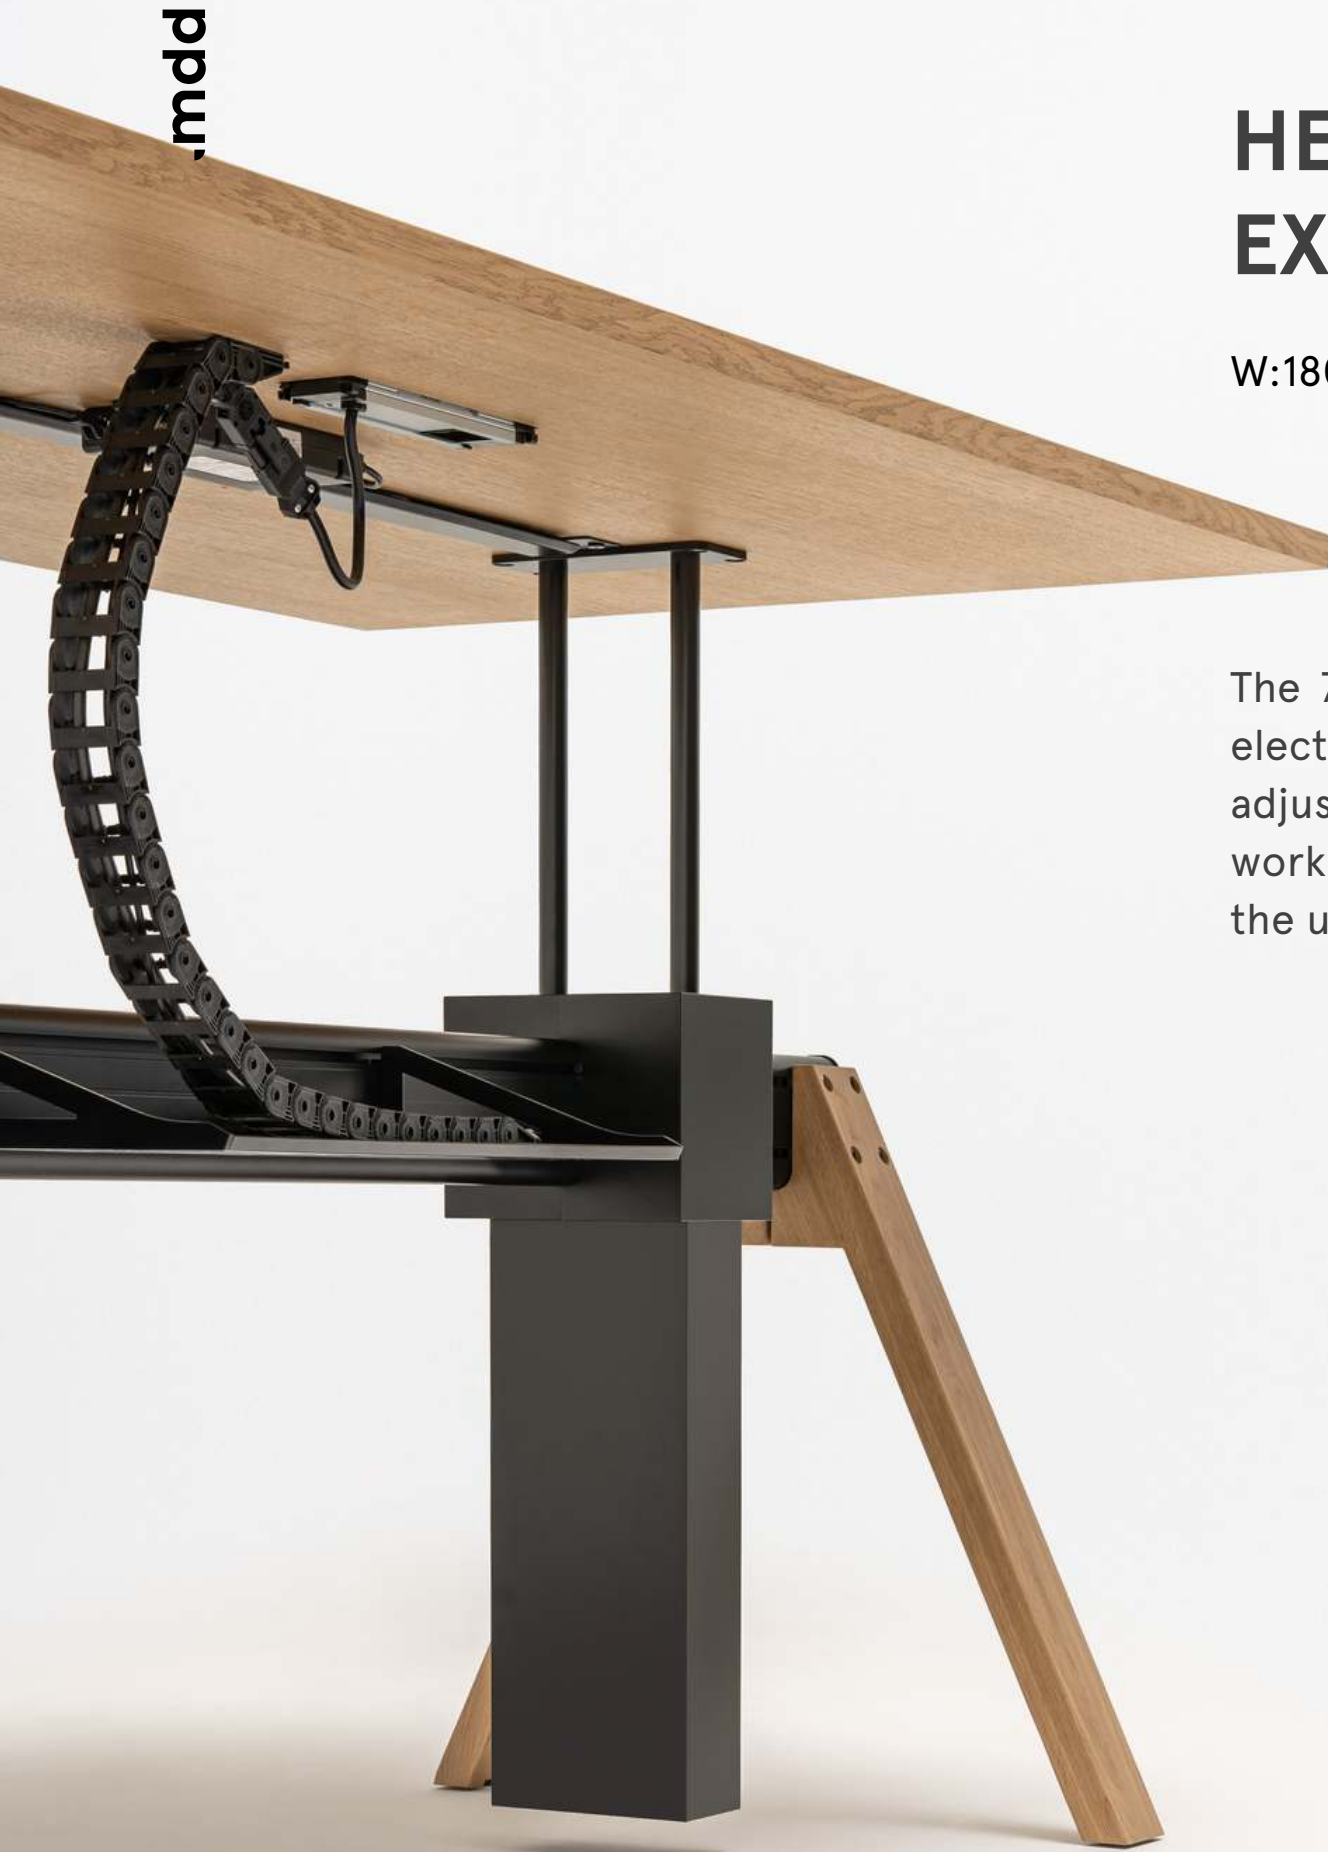

.mdd

VIGA

for individual workstations, open spaces
and executive offices

.mdd

Viga single-station desks

SINGLE-STATION DESKS

W:16000/ 1800/ 2000 x D:800/ 1000 x H:740 mm

The classic, minimalist style and simplicity of the design provide many possibilities for arranging the workplace both at home and in open space offices.

BENCH DESKS

W:16000/ 1800/ 2000 x D:1610/ 2400 x H:740 mm

Workstations can be separated by an acoustic panel, which will give users a sense of privacy and improve acoustics in the office.

Viga bench desk

Viga bench desk with storage

Possibility to create bigger configurations

HEIGHT-ADJUSTABLE EXECUTIVE DESKS

W:1800/ 2000 x D:1000 x H:757mm

The 760-1270 mm height-adjustable electric frame allows the desk to be adjusted to individual needs and work in sit-stand mode, healthier for the user.