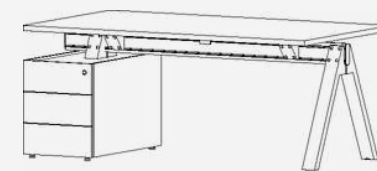

Viga bench desk with storage

Possibility to create bigger configurations

HEIGHT-ADJUSTABLE EXECUTIVE DESKS

W:1800/ 2000 x D:1000 x H:757mm

The 760-1270 mm height-adjustable electric frame allows the desk to be adjusted to individual needs and work in sit-stand mode, healthier for the user.

VIGA DESK WITH STORAGE

W:16000/ 1800/ 2000 x D:1300 x H:740 mm

EXECUTIVE DESKS WITH STORAGE

VIGA EXECUTIVE DESK

W:18000/ 2000/ 2144/ 2344 x D:1799 x H:740 mm

VIGA EXECUTIVE DESK WITH STORAGE AND PEDESTAL

W:18000/2000/ 2134/ 2343 x D:1799 x H:740 mm

VIGA EXECUTIVE DESK WITH PEDESTAL

W:18000/ 2000 x D:1000 x H:740 mm

wardrobe

managerial cabinet

sideboard

cabinet

pedestal

cable rail