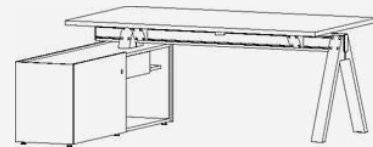

BENCH DESKS

W:16000/ 1800/ 2000 x D:1610/ 2400 x H:740 mm

Workstations can be separated by an acoustic panel, which will give users a sense of privacy and improve acoustics in the office.

Viga bench desk

Viga bench desk with storage

Possibility to create bigger configurations

HEIGHT-ADJUSTABLE EXECUTIVE DESKS

W:1800/ 2000 x D:1000 x H:757mm

The 760-1270 mm height-adjustable electric frame allows the desk to be adjusted to individual needs and work in sit-stand mode, healthier for the user.

VIGA DESK WITH STORAGE

W:16000/ 1800/ 2000 x D:1300 x H:740 mm

EXECUTIVE DESKS WITH STORAGE

VIGA EXECUTIVE DESK

W:18000/ 2000/ 2144/ 2344 x D:1799 x H:740 mm

VIGA EXECUTIVE DESK WITH STORAGE AND PEDESTAL

W:18000/2000/ 2134/ 2343 x D:1799 x H:740 mm