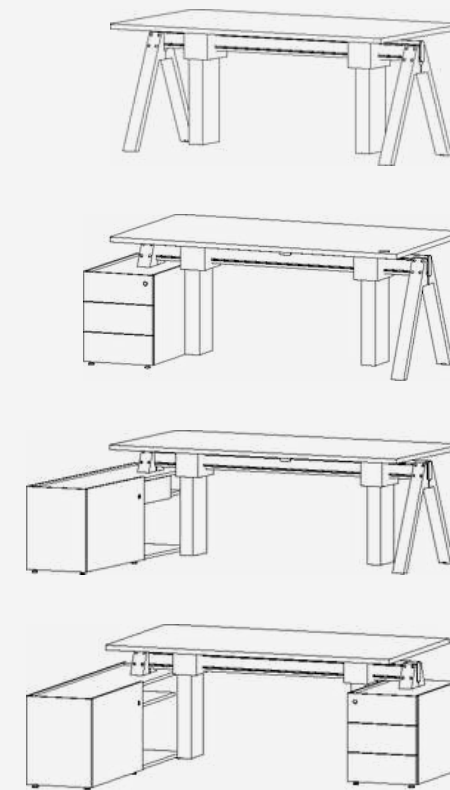

BENCH DESKS

W:16000/ 1800/ 2000 x D:1610/ 2400 x H:740 mm

Workstations can be separated by an acoustic panel, which will give users a sense of privacy and improve acoustics in the office.

Viga bench desk

Viga bench desk with storage

Possibility to create bigger configurations

HEIGHT-ADJUSTABLE EXECUTIVE DESKS

W:1800/ 2000 x D:1000 x H:757mm

The 760-1270 mm height-adjustable electric frame allows the desk to be adjusted to individual needs and work in sit-stand mode, healthier for the user.

VIGA DESK WITH STORAGE

W:16000/ 1800/ 2000 x D:1300 x H:740 mm

EXECUTIVE DESKS WITH STORAGE

VIGA EXECUTIVE DESK

W:18000/ 2000/ 2144/ 2344 x D:1799 x H:740 mm

VIGA EXECUTIVE DESK WITH STORAGE AND PEDESTAL

W:18000/2000/ 2134/ 2343 x D:1799 x H:740 mm

VIGA EXECUTIVE DESK WITH PEDESTAL

W:18000/ 2000 x D:1000 x H:740 mm

wardrobe

managerial cabinet

sideboard

cabinet

pedestal

cable rail