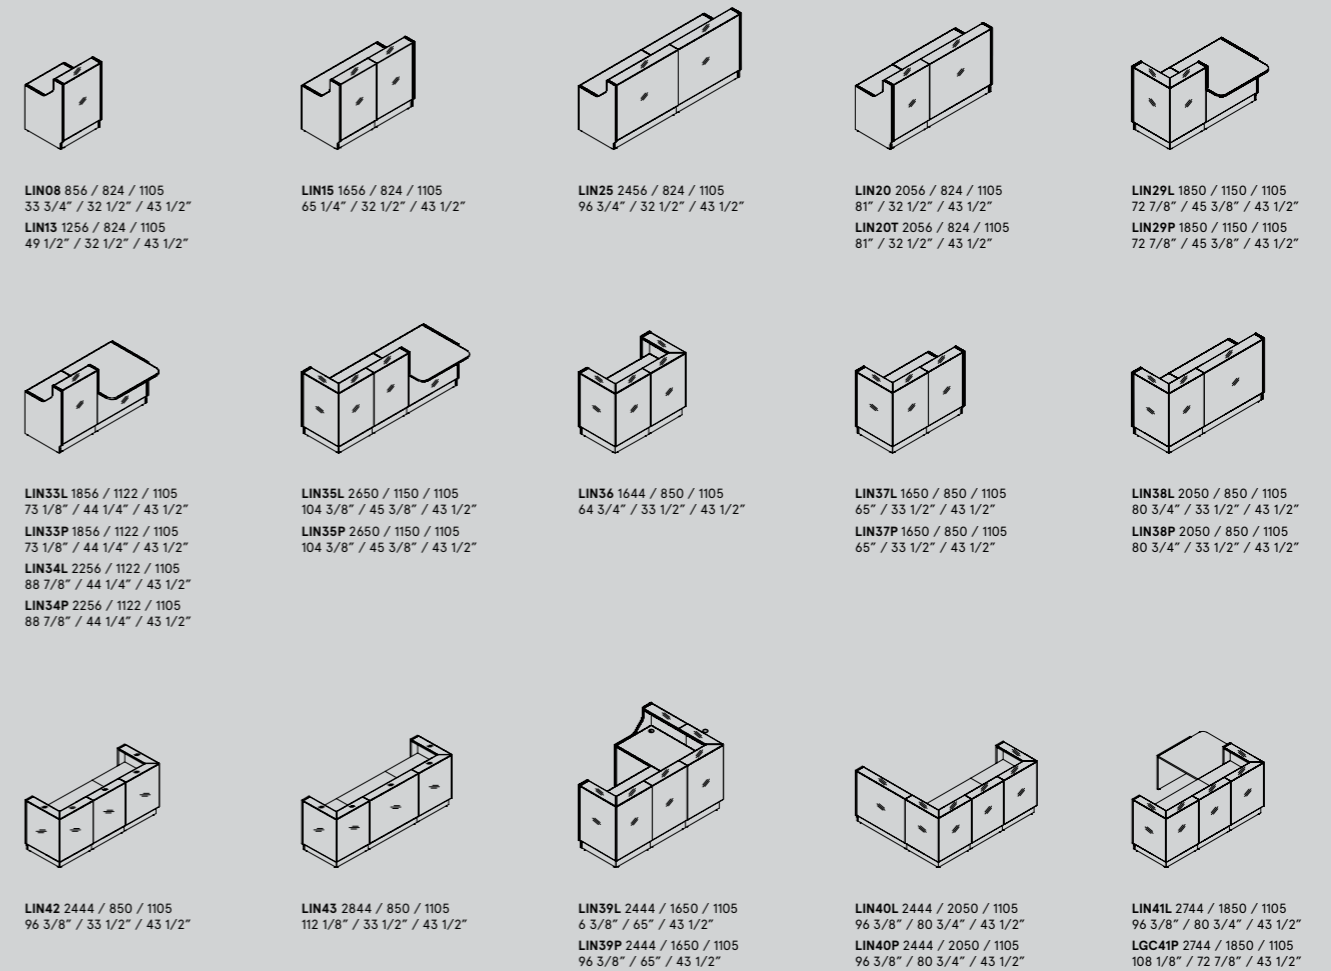

Linea

Minimalism supported by a flash of glass – Linea reception desk proves that less means more.

A simple shape is ornamented by the aluminium finishes whereas the backlight of the lower part emphasizes the glass front. Linea has a modern character, but its universal design makes the reception an interesting accent even in more classic interiors. Thanks to the modular construction, it is easy to create a customized

straight or corner layout depending on the space and needs. The low module, designed mainly for disabled customers, works particularly well in the places where the contact with the client tends to be long. Moreover, the extended worktop is increasing functionality. On the other hand, the high module allows working in a standing position. A spacious louver closet or small lockers on the worktop can help to organize the documents.

LIN35L
2650 / 1150 / 1622 / 850 / 1105
104 3/8" / 45 2/8" / 63 7/8" / 33 4/8" /
43 4/8"

mdd.eu