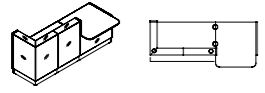

Linea

Minimalism supported by a flash of glass – Linea reception desk proves that less means more.

A simple shape is ornamented by the aluminium finishes whereas the backlight of the lower part emphasizes the glass front. Linea has a modern character, but its universal design makes the reception an interesting accent even in more classic interiors. Thanks to the modular construction, it is easy to create a customized

straight or corner layout depending on the space and needs. The low module, designed mainly for disabled customers, works particularly well in the places where the contact with the client tends to be long. Moreover, the extended worktop is increasing functionality. On the other hand, the high module allows working in a standing position. A spacious louver closet or small lockers on the worktop can help to organize the documents.